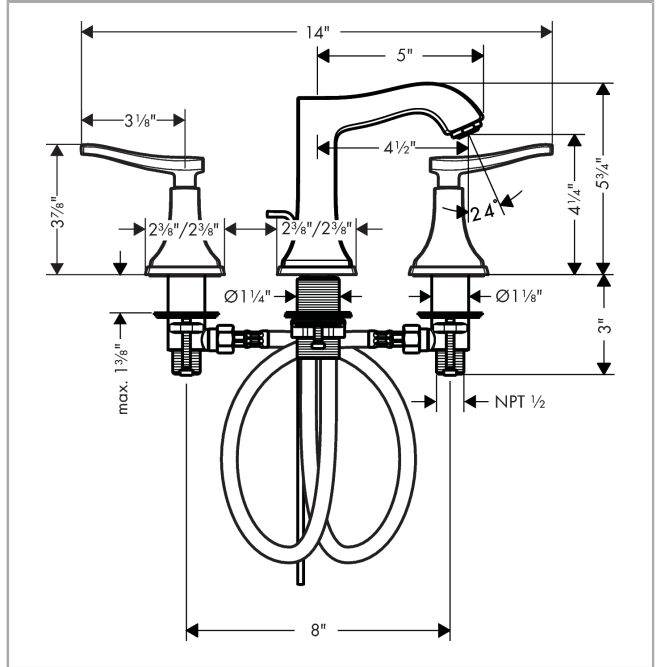

**Metropol Classic**  
**Widespread Faucet 110 with Lever Handles and Pop-Up Drain, 1.2 GPM**  
 Finishes : **chrome** Part no. : **31330001**

**Description**

**Features**

- Spray modes: Aerated spray
- Flow: 1.2 GPM (4.5 L/Min)
- 90° ceramic valves
- Includes pop-up drain

**Technology**

**Product image**

**Scale drawing**

**Metropol Classic**  
**Widespread Faucet 110 with Lever Handles and Pop-Up Drain, 1.2 GPM**  
 Finishes : **chrome** Part no. : **31330001**

**Exploded drawing**

## Metropol Classic

Widespread Faucet 110 with Lever Handles and Pop-Up Drain, 1.2 GPM

Finishes : **chrome** Part no. : **31330001**

### Spare parts list

Year of production: >01/19

Pos.	Description	Part no.	PC	PU
1	spout cpl.	95394000	0	1
2	aerator M24x1 (4,5 l/min)	92877000	0	1
3	escutcheon for spout	92814000	0	1
4	fixing set (Ø 32)	13961000	0	1
5	lever collar	97548000	0	1
6	connection hose 18½" M8x0,75 3/8"	96321001	0	1
8	handle for hot water	92821000	0	1
9	handle for cold water	92822000	0	1
10	escutcheon for handle	92824000	0	1
11	handle fixing set	98932000	0	1
12	nut	92825000	0	1
13	O-ring 29x1,5	92738000	0	1
14	escutcheon	92823000	0	1
15	O-ring 48x1,5	92159000	0	1
16	stop valve cpl.	97357001	0	1
17	shut off unit right closing	94009000	0	1
18	shut off unit left closing	94008000	0	1
19	pull rod	96657000	0	1
a	pop up waste	88509000	0	1