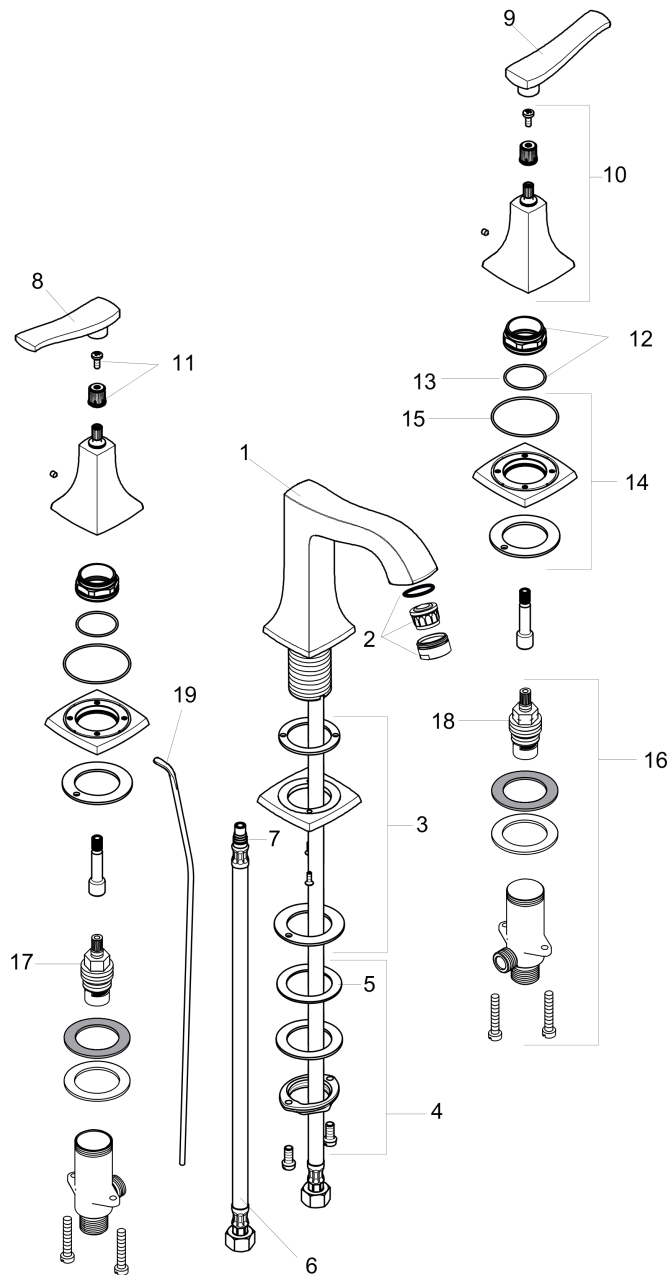

**Metropol Classic**  
**Widespread Faucet 110 with Lever Handles and Pop-Up Drain, 1.2 GPM**  
 Finishes : **chrome** Part no. : **31330001**

**Description**

**Features**

- Spray modes: Aerated spray
- Flow: 1.2 GPM (4.5 L/Min)
- 90° ceramic valves
- Includes pop-up drain

**Technology**

**Product image**

**Scale drawing**

**Metropol Classic**  
**Widespread Faucet 110 with Lever Handles and Pop-Up Drain, 1.2 GPM**  
 Finishes : **chrome** Part no. : **31330001**

**Exploded drawing**

## Metropol Classic

Widespread Faucet 110 with Lever Handles and Pop-Up Drain, 1.2 GPM

Finishes : **chrome** Part no. : **31330001**

### Spare parts list

Year of production: >01/19

Pos.	Description	Part no.	PC	PU
1	spout cpl.	95394000	0	1
2	aerator M24x1 (4,5 l/min)	92877000	0	1
3	escutcheon for spout	92814000	0	1
4	fixing set (Ø 32)	13961000	0	1
5	lever collar	97548000	0	1
6	connection hose 18½" M8x0,75 3/8"	96321001	0	1
8	handle for hot water	92821000	0	1
9	handle for cold water	92822000	0	1
10	escutcheon for handle	92824000	0	1
11	handle fixing set	98932000	0	1
12	nut	92825000	0	1
13	O-ring 29x1,5	92738000	0	1
14	escutcheon	92823000	0	1
15	O-ring 48x1,5	92159000	0	1
16	stop valve cpl.	97357001	0	1
17	shut off unit right closing	94009000	0	1
18	shut off unit left closing	94008000	0	1
19	pull rod	96657000	0	1
a	pop up waste	88509000	0	1