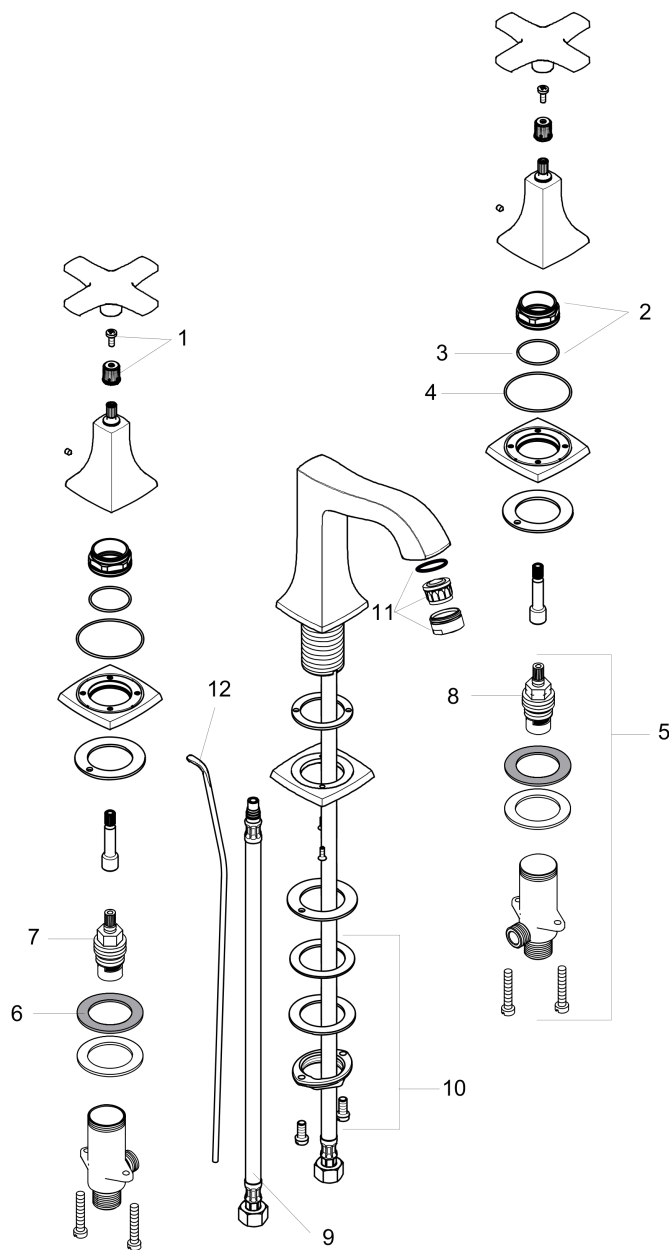

Metropol Classic

Widespread Faucet 110 with Cross Handles and Pop-Up Drain, 1.2 GPM

Finishes : **chrome** Part no. : **31306001**

Description

Features

- Spray modes: Aerated spray
- Flow: 1.2 GPM (4.5 L/Min)
- 90° ceramic valves
- Includes pop-up drain

Technology

Product image

Scale drawing

Metropol Classic
Widespread Faucet 110 with Cross Handles and Pop-Up Drain, 1.2 GPM
 Finishes : **chrome** Part no. : **31306001**

Exploded drawing

Year of production: >01/18

Metropol Classic

Widespread Faucet 110 with Cross Handles and Pop-Up Drain, 1.2 GPM

Finishes : **chrome** Part no. : **31306001**

Spare parts list

Year of production: >01/18

Pos.	Description	Part no.	PC	PU
1	handle fixing set	98932000	0	1
2	nut	92825000	0	1
3	O-ring 29x1,5	92738000	0	1
4	O-ring 48x1,5	92159000	0	1
5	stop valve cpl.	97357001	0	1
6	lever collar	97548000	0	1
7	shut off unit right closing	94009000	0	1
8	shut off unit left closing	94008000	0	1
9	connection hose 18½" M8x0,75 3/8"	96321001	0	1
10	fixing set (Ø 32)	13961000	0	1
11	aerator M24x1 (4,5 l/min)	92877000	0	1
12	pull rod	96657000	0	1
a	handle for hot water	92826000	0	1
b	handle for cold water	92827000	0	1
c	escutcheon for handle	92824000	0	1
d	escutcheon	92823000	0	1
e	escutcheon for spout	92814000	0	1
f	spout cpl.	95394000	0	1
g	pop up waste	88509000	0	1