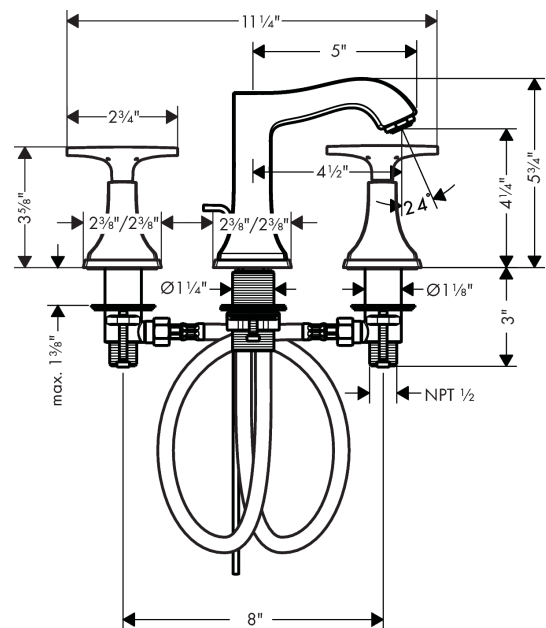

Metropol Classic

Widespread Faucet 110 with Cross Handles and Pop-Up Drain, 1.2 GPM

Finishes : **chrome** Part no. : **31306001**

Description

Features

- Spray modes: Aerated spray
- Flow: 1.2 GPM (4.5 L/Min)
- 90° ceramic valves
- Includes pop-up drain

Technology

Product image

Scale drawing

Metropol Classic
Widespread Faucet 110 with Cross Handles and Pop-Up Drain, 1.2 GPM
 Finishes : **chrome** Part no. : **31306001**

Exploded drawing

Year of production: >01/18

Metropol Classic

Widespread Faucet 110 with Cross Handles and Pop-Up Drain, 1.2 GPM

Finishes : **chrome** Part no. : **31306001**

Spare parts list

Year of production: >01/18

Pos.	Description	Part no.	PC	PU
1	handle fixing set	98932000	0	1
2	nut	92825000	0	1
3	O-ring 29x1,5	92738000	0	1
4	O-ring 48x1,5	92159000	0	1
5	stop valve cpl.	97357001	0	1
6	lever collar	97548000	0	1
7	shut off unit right closing	94009000	0	1
8	shut off unit left closing	94008000	0	1
9	connection hose 18½" M8x0,75 3/8"	96321001	0	1
10	fixing set (Ø 32)	13961000	0	1
11	aerator M24x1 (4,5 l/min)	92877000	0	1
12	pull rod	96657000	0	1
a	handle for hot water	92826000	0	1
b	handle for cold water	92827000	0	1
c	escutcheon for handle	92824000	0	1
d	escutcheon	92823000	0	1
e	escutcheon for spout	92814000	0	1
f	spout cpl.	95394000	0	1
g	pop up waste	88509000	0	1