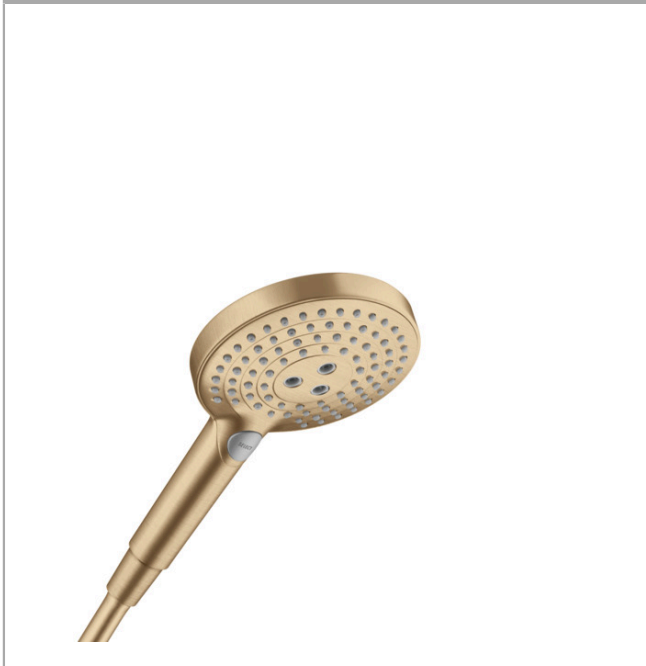

Raindance Select S

Handshower 120 3-Jet PowderRain, 1.75 GPM

Product Finish: **brushed bronze** Part no. : **26036141**

Description

Features

- Spray modes: PowderRain, Rain, Whirl
- Select button for comfortable alternation of spray modes
- Spray face finish: easy cleanable plastic spray disc
- Flow: 1.75 GPM (6.6 L/Min)

Technology

Compliance

Product image

Scale drawing

Raindance Select S

Handshower 120 3-Jet PowderRain, 1.75 GPM

Product Finish: **brushed bronze** Part no. : **26036141**

Exploded drawing

Year of production: >03/21

Raindance Select S

Handshower 120 3-Jet PowderRain, 1.75 GPM

Product Finish: **brushed bronze** Part no. : **26036141**

Spare parts list

Year of production: >03/21

| Pos. | Description | Part no. | PC | PU |
|------|-------------|----------|----|----|
| 1 | filter | 92672000 | 0 | 1 |
| 2 | seal | 98058000 | 0 | 1 |