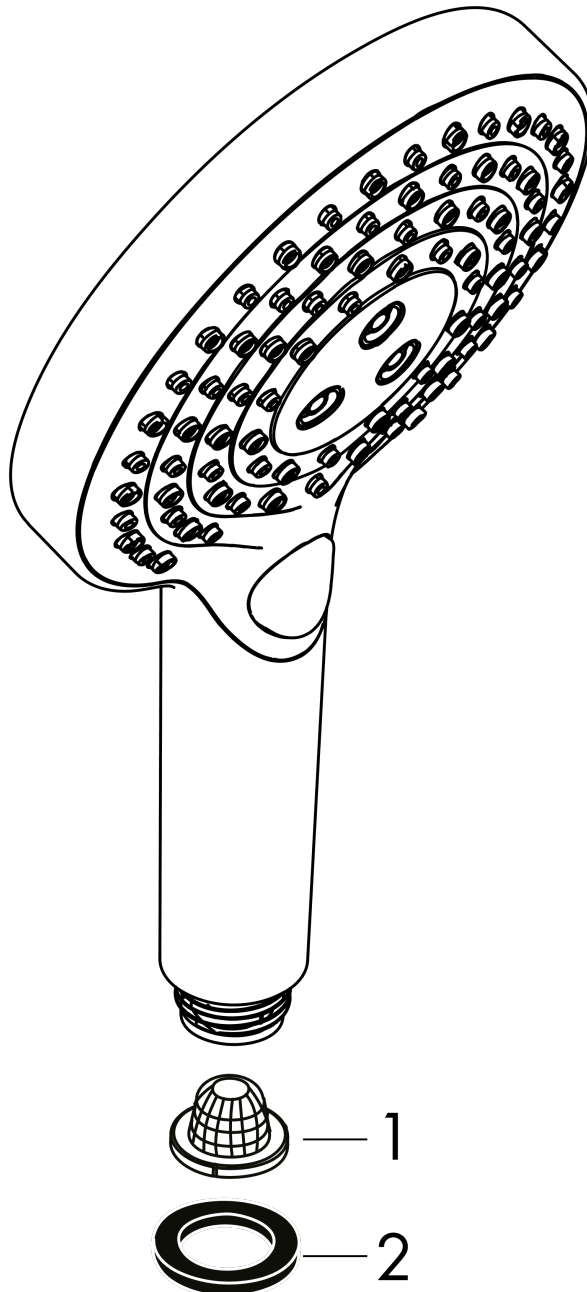

Raindance Select S

Handshower 120 3-Jet PowderRain, 1.75 GPM

Product Finish: **brushed bronze** Part no. : **26036141**

Description

Features

- Spray modes: PowderRain, Rain, Whirl
- Select button for comfortable alternation of spray modes
- Spray face finish: easy cleanable plastic spray disc
- Flow: 1.75 GPM (6.6 L/Min)

Technology

Compliance

Product image

Scale drawing

Raindance Select S

Handshower 120 3-Jet PowderRain, 1.75 GPM

Product Finish: **brushed bronze** Part no. : **26036141**

Exploded drawing

Year of production: >03/21

Raindance Select S

Handshower 120 3-Jet PowderRain, 1.75 GPM

Product Finish: **brushed bronze** Part no. : **26036141**

Spare parts list

Year of production: >03/21

| Pos. | Description | Part no. | PC | PU |
|------|-------------|----------|----|----|
| 1 | filter | 92672000 | 0 | 1 |
| 2 | seal | 98058000 | 0 | 1 |