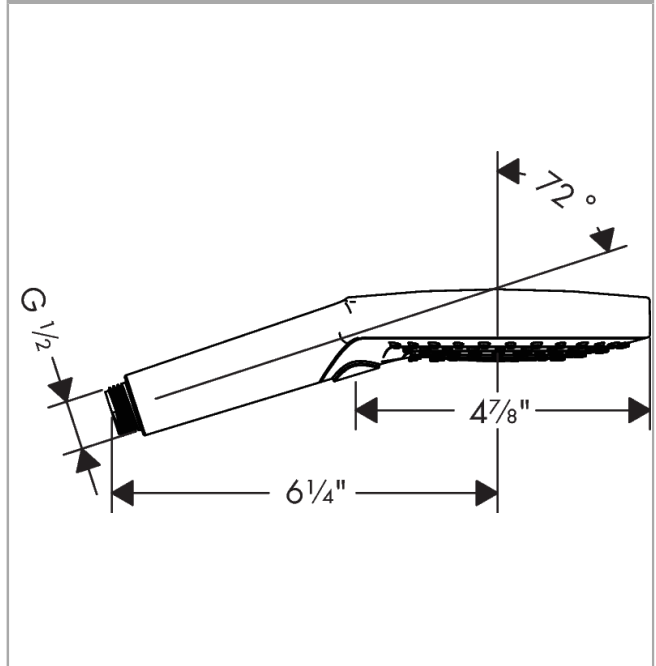

Raindance Select S

Handshower 120 3-Jet PowderRain, 1.75 GPM

Product Finish: **brushed bronze** Part no. : **26036141**

Description

Features

- Spray modes: PowderRain, Rain, Whirl
- Select button for comfortable alternation of spray modes
- Spray face finish: easy cleanable plastic spray disc
- Flow: 1.75 GPM (6.6 L/Min)

Technology

Compliance

Product image

Scale drawing

Raindance Select S

Handshower 120 3-Jet PowderRain, 1.75 GPM

Product Finish: **brushed bronze** Part no. : **26036141**

Exploded drawing