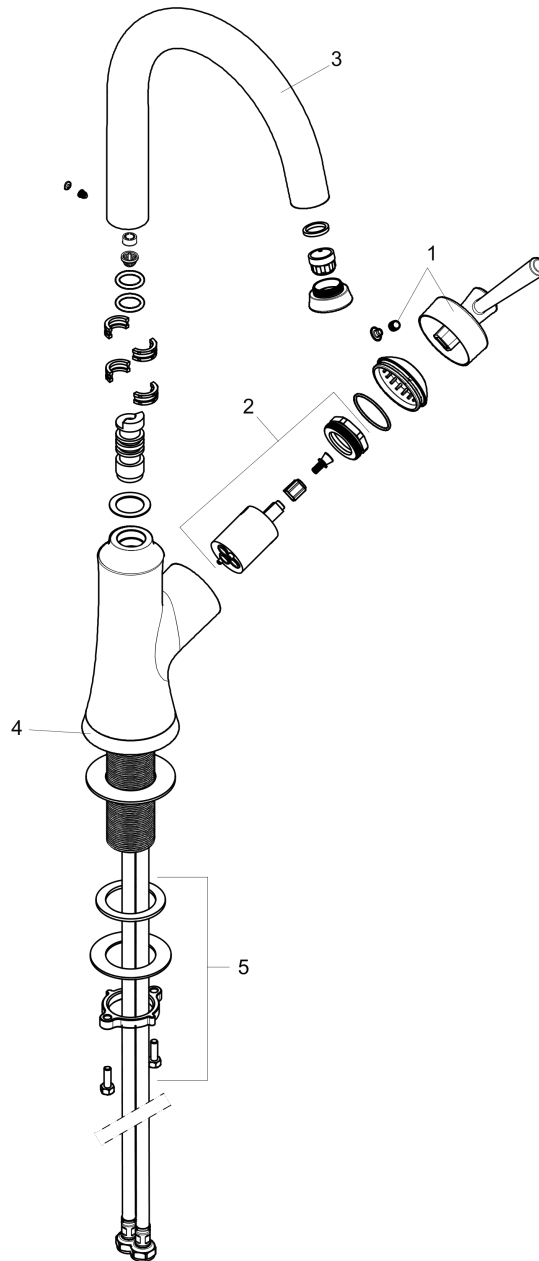

Joleena

Bar Faucet, 1.5 GPM

Finishes : **chrome** Part no. : **04795000**

Description

Features

- Swivel range 150°
- Aerated spray
- Deck mounted
- Flow: 1.5 GPM (5.7 L/Min)
- Ceramic cartridge
- 3/8" hoses

Compliance

Product image

Scale drawing

Joleena
Bar Faucet, 1.5 GPM
Finishes : **chrome** Part no. : **04795000**

Exploded drawing

Year of production: >01/20

Joleena

Bar Faucet, 1.5 GPM

Finishes : **chrome** Part no. : **04795000**

Spare parts list

Year of production: >01/20

Pos.	Description	Part no.	PC	PU
1	handle	93539000	0	1
2	cartridge, assy	93259000	0	1
3	spout cpl.	93541000	0	1
4	escutcheon	93537000	0	1
5	fixing set	93263000	0	1
a	flange	93256000	0	1