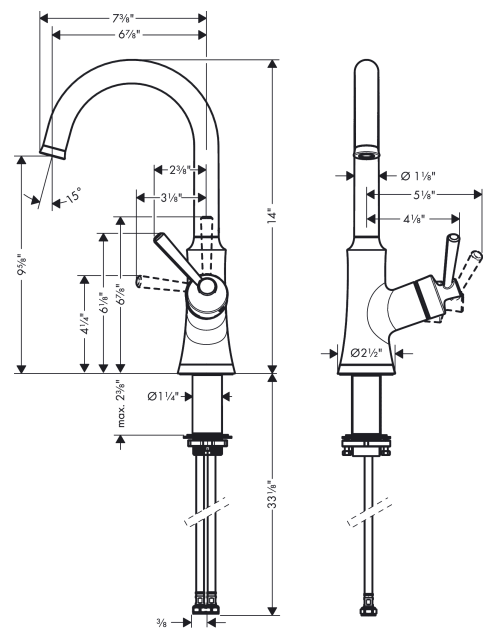

Joleena

Bar Faucet, 1.5 GPM

Finishes : **chrome** Part no. : **04795000**

Description

Features

- Swivel range 150°
- Aerated spray
- Deck mounted
- Flow: 1.5 GPM (5.7 L/Min)
- Ceramic cartridge
- 3/8" hoses

Compliance

Product image

Scale drawing

Joleena
Bar Faucet, 1.5 GPM
Finishes : **chrome** Part no. : **04795000**

Exploded drawing

Year of production: >01/20

Joleena

Bar Faucet, 1.5 GPM

Finishes : **chrome** Part no. : **04795000**

Spare parts list

Year of production: >01/20

Pos.	Description	Part no.	PC	PU
1	handle	93539000	0	1
2	cartridge, assy	93259000	0	1
3	spout cpl.	93541000	0	1
4	escutcheon	93537000	0	1
5	fixing set	93263000	0	1
a	flange	93256000	0	1