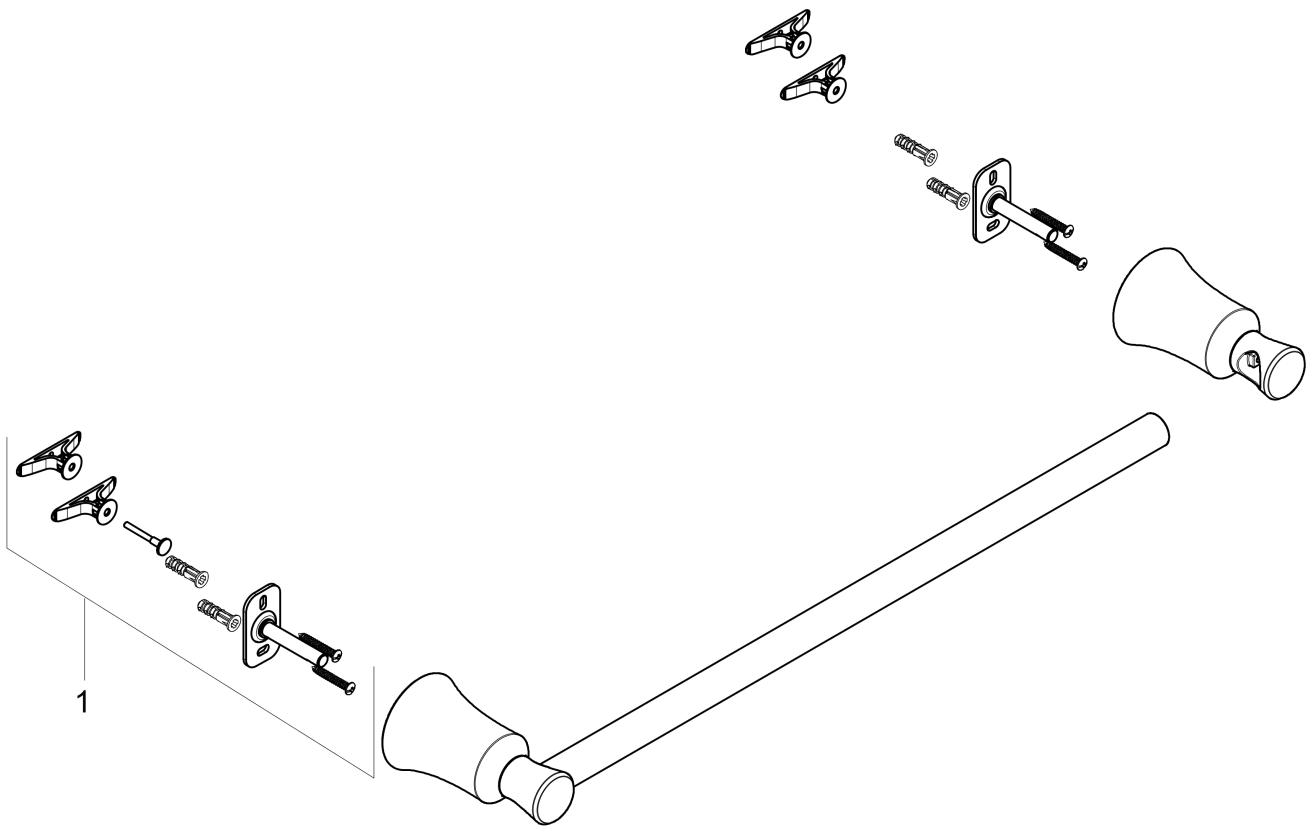

Joleena
Towel Bar, 24"
 Surface: **chrome** Part no. : **04785000**

Description

Features

- Wall-mounted
- Metal
- Metal holder
- Fixed
- Concealed fastening

Product image

Scale drawing

Joleena
Towel Bar, 24"
Surface: **chrome** Part no. : **04785000**

Exploded drawing

Year of production: >09/19

Joleena
Towel Bar, 24"
 Surface: **chrome** Part no. : **04785000**

Spare parts list

Year of production: >**09/19**

Pos.	Description	Part no.	PC	PU
1	support element	93551000	0	1