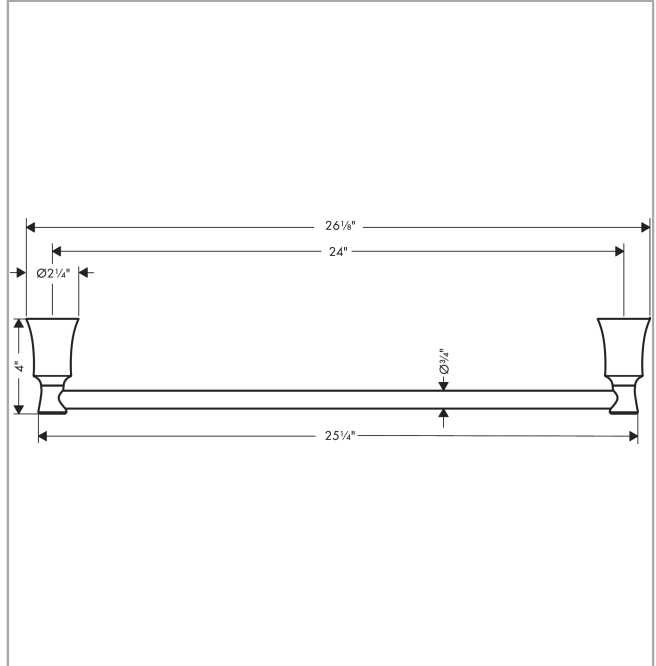

Joleena
Towel Bar, 24"
 Surface: **chrome** Part no. : **04785000**

Description

Features

- Wall-mounted
- Metal
- Metal holder
- Fixed
- Concealed fastening

Product image

Scale drawing

Joleena
Towel Bar, 24"
Surface: **chrome** Part no. : **04785000**

Exploded drawing

Year of production: >09/19

Joleena
Towel Bar, 24"
 Surface: **chrome** Part no. : **04785000**

Spare parts list

Year of production: >**09/19**

Pos.	Description	Part no.	PC	PU
1	support element	93551000	0	1